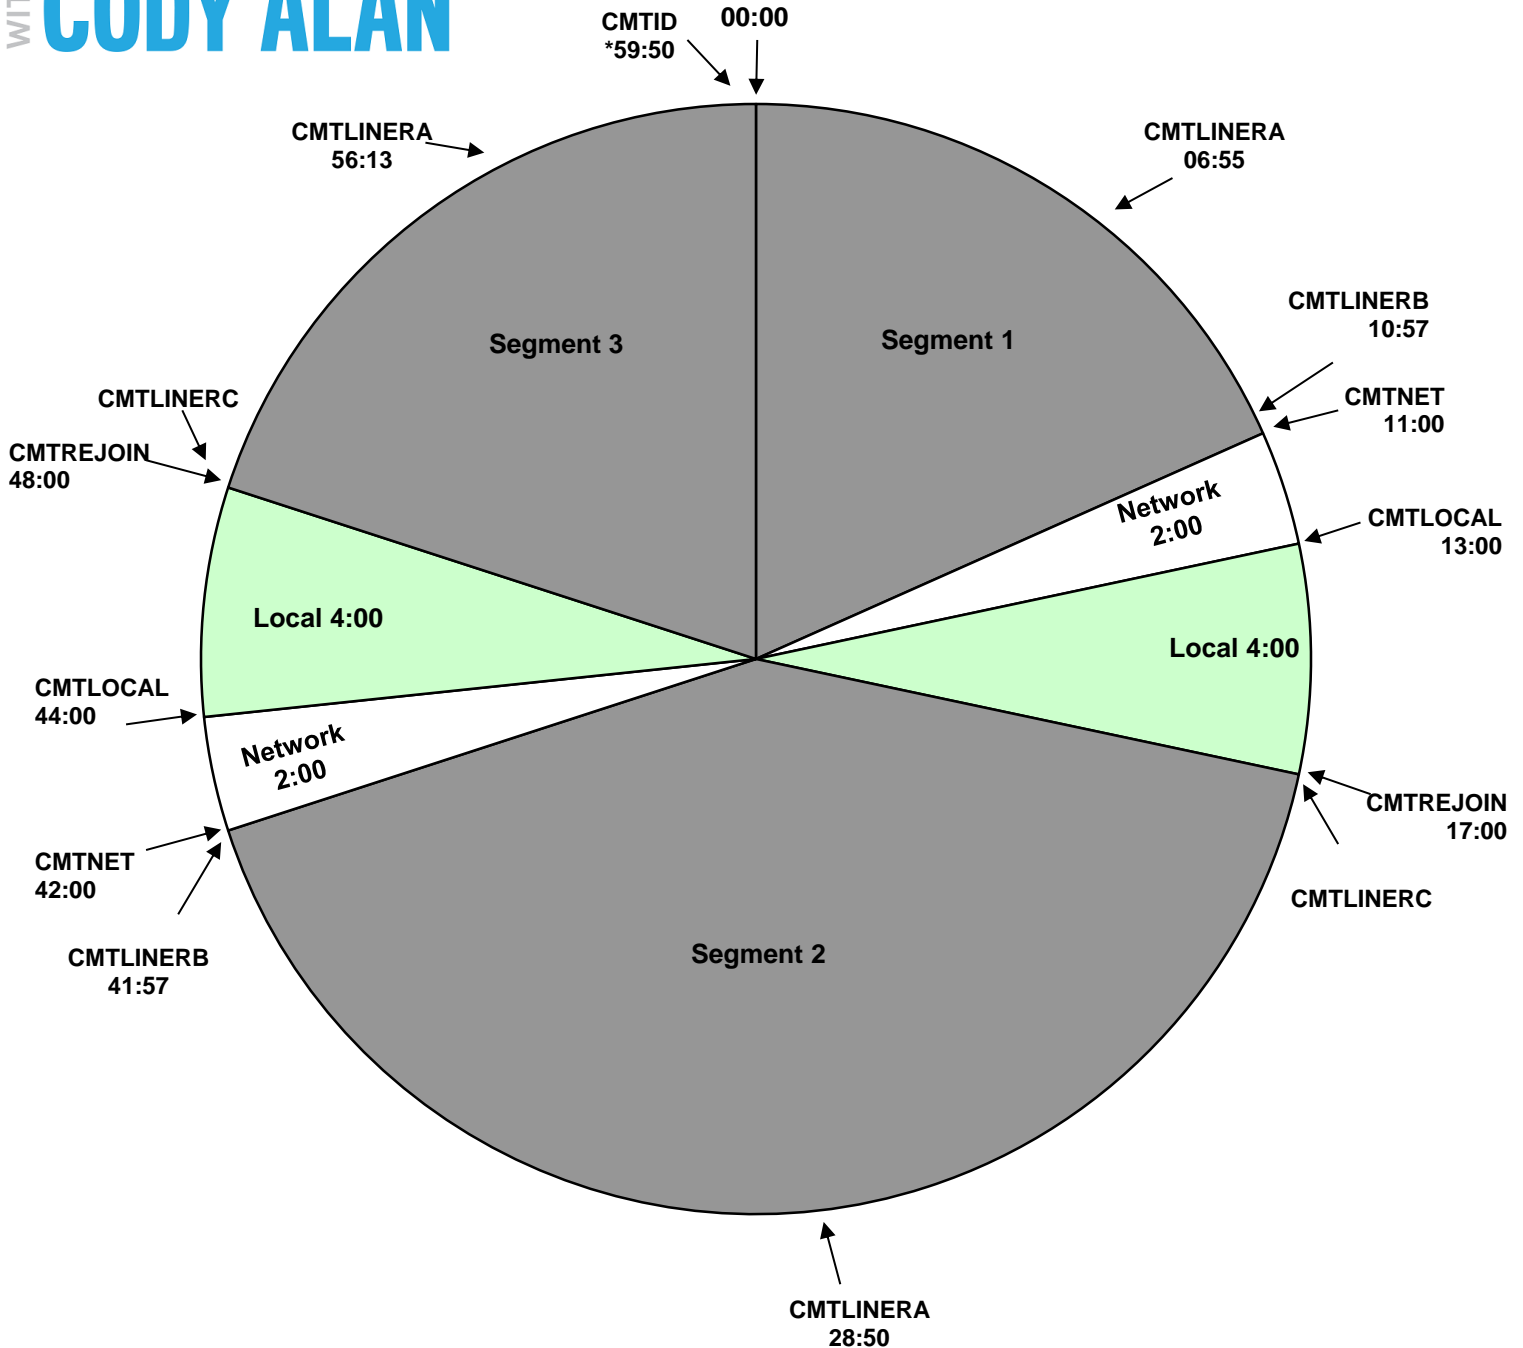

RADIO LIVE WITH CODY ALAN

PROGRAM CLOCK
XDS Program: CMT Live
CMT Radio Live w/ Cody Alan
Effective: Jan 1st, 2014
Premiere XDS PRO4-P Satellite
Monday-Friday 7:00pm to 12:00am Eastern /
4:00pm to 9:00pm Pacific

NOTES:
 All breaks float
 Hard Out at :59:50 for legal ID
 CMTLOCAL = Local Break
 CMTREJOIN = Rejoin network
 CMTNET = Network Break
 CMTLINERA = Liner (:07) - Local Imaging
 CMTLINERB = Liner (:03) - Local ID
 CMTLINERC = Liner (:10) - Local ID
 CMTID = (:10) - Legal ID